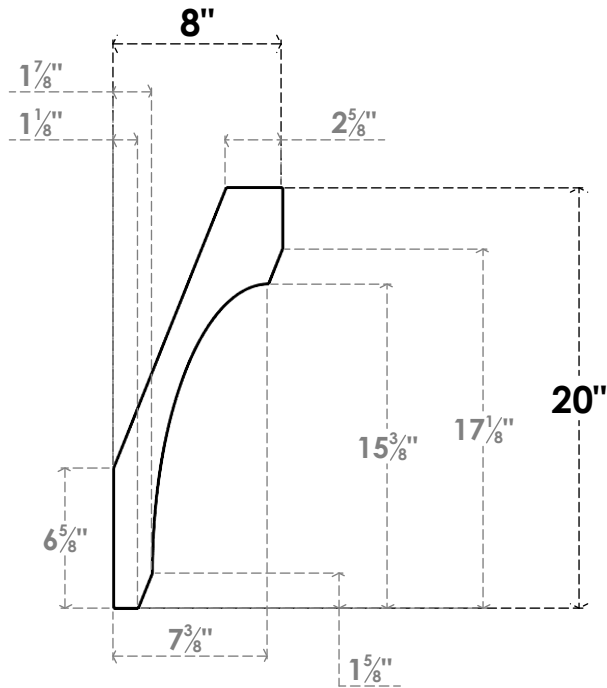

ITEM NUMBER: BRCPC040X08000X20000LEC

4"W X 8"D X 20"H LEGACY ARCHITECTURAL GRADE PVC CLOSED KNEE BRACE

SIDE PROFILE

FRONT PROFILE

ISOMETRIC

EKENA MILLWORK
2300 WEST MAIN ST.
CLARKSVILLE, TX 75426
TOLL FREE: 866-607-0453
WWW.EKENAMILLWORK.COM

NOTES

1. INSTALLATION TO BE COMPLETED IN ACCORDANCE WITH MANUFACTURER'S SPECIFICATIONS.
2. DRAWING MAY NOT BE TO SCALE
3. THIS DRAWING IS INTENDED FOR DESIGN AND PLANNING PURPOSES ONLY.
4. ALL INFORMATION CONTAINED HEREIN WAS CURRENT AT THE TIME OF DEVELOPMENT BUT MUST BE REVIEWED AND APPROVED BY THE PRODUCT MANUFACTURER TO BE CONSIDERED ACCURATE.
5. ARCHITECTURAL GRADE PVC PRODUCTS ARE MADE FROM EXPANDED CELLULAR PVC AND COME NATURALLY WHITE BUT MAY BE PAINTED