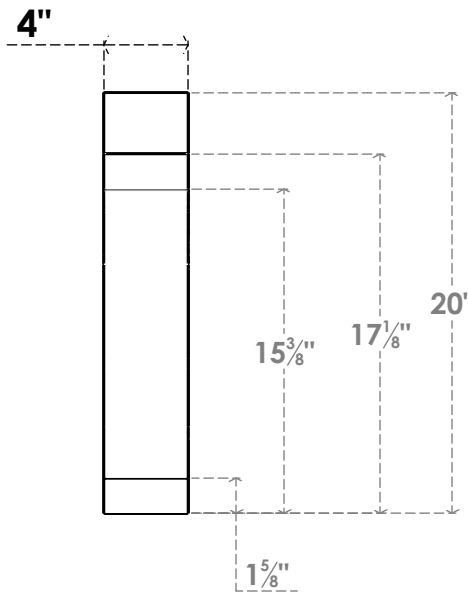

ITEM NUMBER: BRCPC040X08000X20000LEC

4"W X 8"D X 20"H LEGACY ARCHITECTURAL GRADE PVC CLOSED KNEE BRACE

SIDE PROFILE

FRONT PROFILE

ISOMETRIC

EKENA MILLWORK
2300 WEST MAIN ST.
CLARKSVILLE, TX 75426
TOLL FREE: 866-607-0453
WWW.EKENAMILLWORK.COM

NOTES

1. INSTALLATION TO BE COMPLETED IN ACCORDANCE WITH MANUFACTURER'S SPECIFICATIONS.
2. DRAWING MAY NOT BE TO SCALE
3. THIS DRAWING IS INTENDED FOR DESIGN AND PLANNING PURPOSES ONLY.
4. ALL INFORMATION CONTAINED HEREIN WAS CURRENT AT THE TIME OF DEVELOPMENT BUT MUST BE REVIEWED AND APPROVED BY THE PRODUCT MANUFACTURER TO BE CONSIDERED ACCURATE.
5. ARCHITECTURAL GRADE PVC PRODUCTS ARE MADE FROM EXPANDED CELLULAR PVC AND COME NATURALLY WHITE BUT MAY BE PAINTED